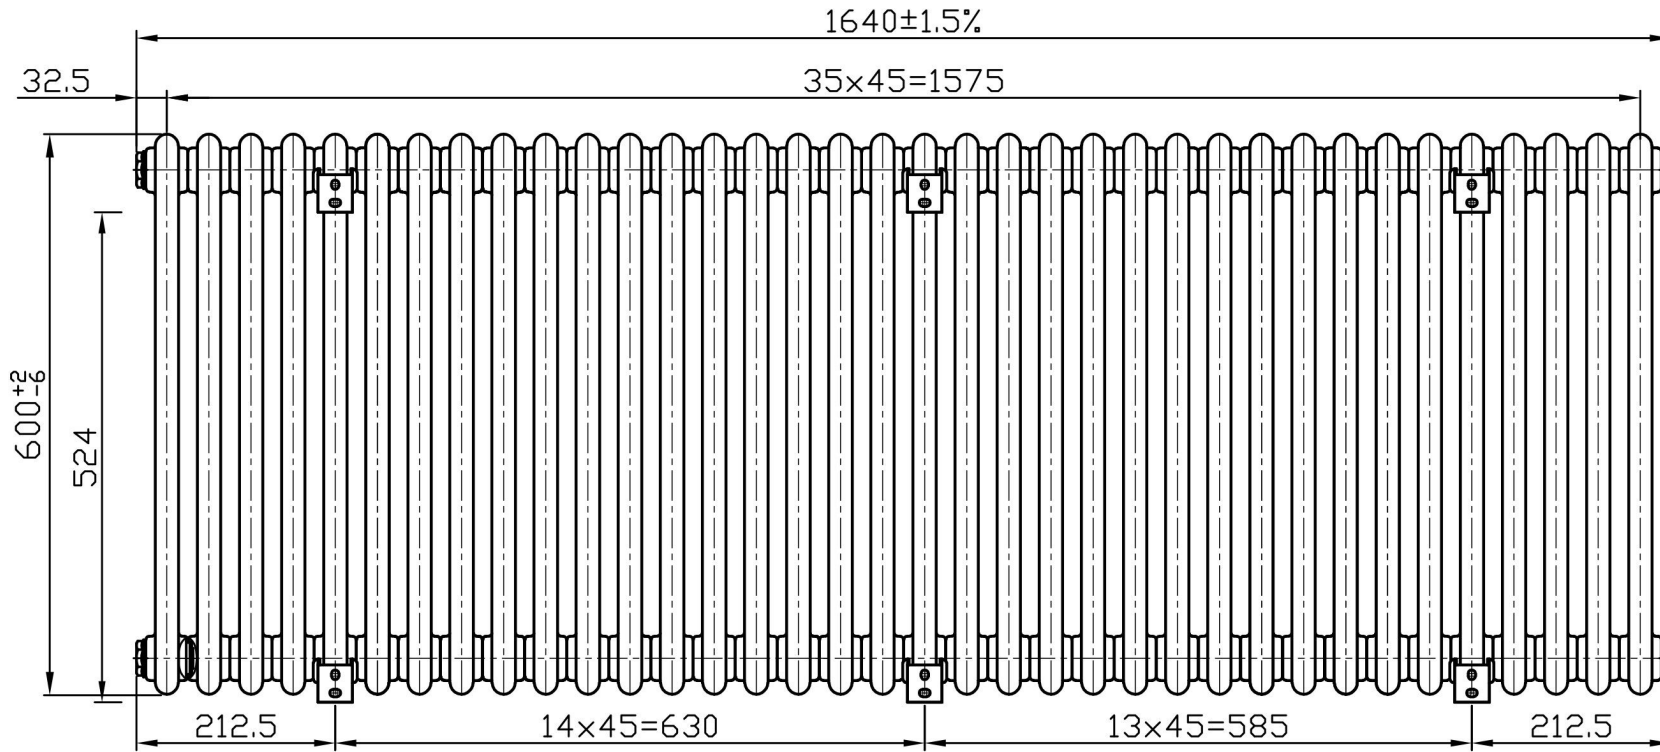

Imperia 2 Column Horizontal 600 x 1640mm. Painted

Technical Drawing

Unit: mm

Eastbrook 

Eastbrook Road, Gloucester GL4 3DB

Technical Helpline : 01452 317890

Mon - Fri / 8am - 5pm

Email : technical@eastbrookco.com