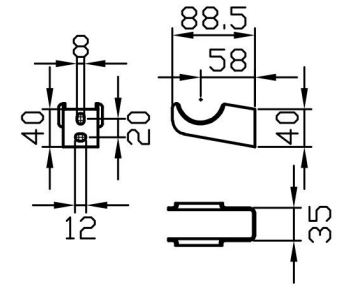

Imperia 2 Column Horizontal 600 x 1640mm. Painted

Technical Drawing

Unit: mm

Eastbrook 

Eastbrook Road, Gloucester GL4 3DB

Technical Helpline : 01452 317890

Mon - Fri / 8am - 5pm

Email : technical@eastbrookco.com