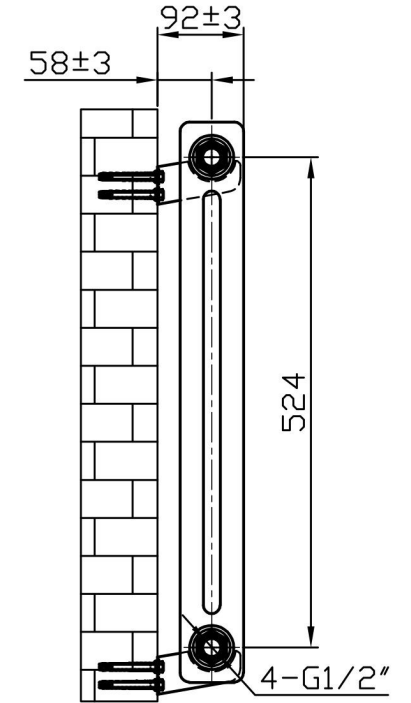

Imperia 2 Column Horizontal 600 x 1640mm. Painted

Technical Drawing

Unit: mm

Eastbrook 

Eastbrook Road, Gloucester GL4 3DB

Technical Helpline : 01452 317890

Mon - Fri / 8am - 5pm

Email : technical@eastbrookco.com