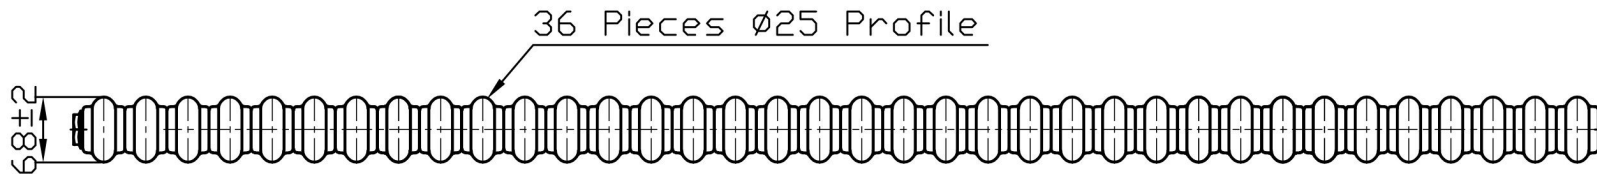

Imperia 2 Column Horizontal 600 x 1640mm. Painted

Technical Drawing

Unit: mm

Eastbrook 

Eastbrook Road, Gloucester GL4 3DB

Technical Helpline : 01452 317890

Mon - Fri / 8am - 5pm

Email : technical@eastbrookco.com